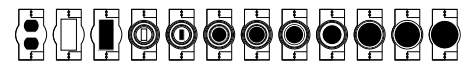

NONMETALLIC IN-USE COVERS MEET AND EXCEED NEC REQUIREMENTS FOR EXTRA-DUTY PROTECTION.

Installation Configurations

12 in 1
CONFIGURATIONS

16 in 1
CONFIGURATIONS

24 in 1
CONFIGURATIONS

73 in 1
CONFIGURATIONS

2-GANG

Duplex, GFCI/Decorator, Blank/Toggle/Round for sizes 1-1/8", 1-1/4", 1-3/8", 1-9/16" Large: Blank/Toggle/Round for sizes 1-1/8", 1-1/4", 1-3/8", 1-9/16", 1-5/8", 1-11/16", 2-1/8", 2-1/4", 2-7/16"

Shelf Packs

Versatile tray packs with graphic labeling for easy stock identification or shelf pack display with perforated tear off lid.

IN-USE WEATHERPROOF COVERS

12 in 1
CONFIGURATIONS
TWCWH1G

12 in 1
CONFIGURATIONS
TWCWV1G

16 in 1
CONFIGURATIONS
TWCW1PG

16 in 1
CONFIGURATIONS
TWCW1PC

73 in 1
CONFIGURATIONS
TWCW2PC