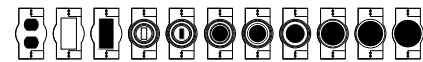

16 in 1
CONFIGURATIONS