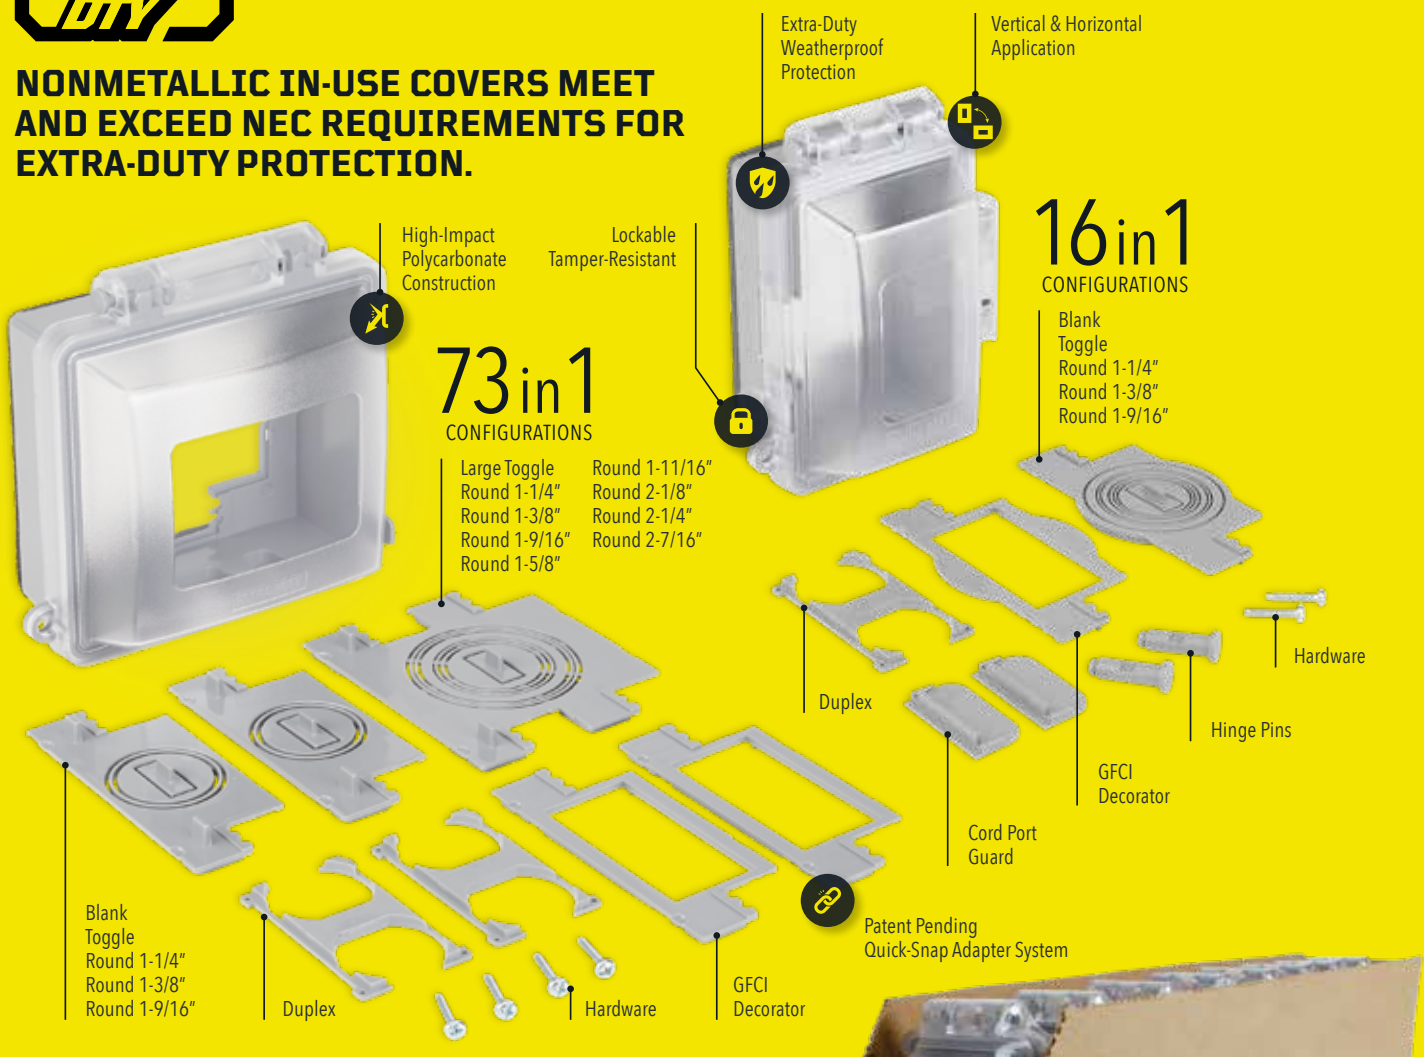

NONMETALLIC IN-USE COVERS MEET AND EXCEED NEC REQUIREMENTS FOR EXTRA-DUTY PROTECTION.

Installation Configurations

12 in 1
CONFIGURATIONS

16 in 1
CONFIGURATIONS

24 in 1
CONFIGURATIONS

73 in 1
CONFIGURATIONS

2-GANG

Duplex, GFCI/Decorator, Blank/Toggle/Round for sizes 1-1/8", 1-1/4", 1-3/8", 1-9/16" Large: Blank/Toggle/Round for sizes 1-1/8", 1-1/4", 1-3/8", 1-9/16", 1-5/8", 1-11/16", 2-1/8", 2-1/4", 2-7/16"